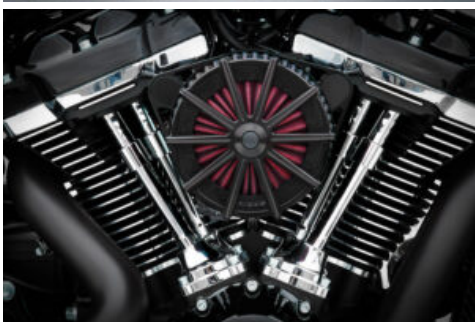

Parts-List "Black Shine"

Alle Infos zum Bike unter: <https://ricks-motorcycles.com/en/bikes/softail/black-shine/>