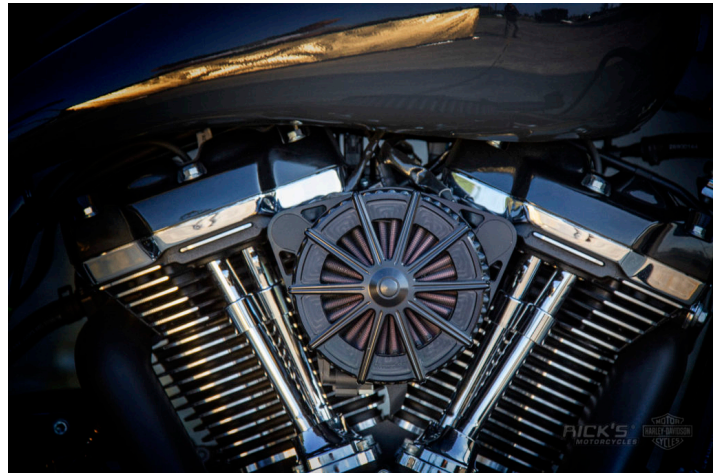

Parts-List "Identical Twins"

Alle Infos zum Bike unter: <https://ricks-motorcycles.com/en/bikes/tourer/identical-twins/>